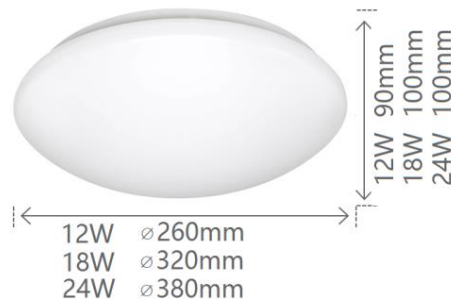

12W & 18W & 24W LED Ceiling Oyster Light

Description:

- Ideal for kitchens, hallways and high traffic areas
- Surface mounted LED ceiling light.
- Simple, round design.
- Provides a uniform light-output using SMD LED technology.
- IP20 / IP44
- Steel base with toughened acrylic diffuser.

Dimension:

Technical Parameters:

Code	CL1301	CL1302	CL1303
Shape Color	White		
Product size (mm)	Dia. 260mm	Dia.320mm	Dia.380mm
Power (W)	12W	18W	24W
PF	0.9		
Input Voltage (V)	100-240V		
Efficacy (lm/W)	80lm/W		
LUMENS:	WW 850LM CW 900LM	WW 1300LM CW 1350LM	WW 1650LM CW 1750LM
LAMP:	SMD LED		
CCT (K)	3000K / 4200K / 5000K/ 6500K		
CRI	80		
Material	Steel plate + PC cover		
Operating Temperature	-20°C to 40°C		
Installation	Surface mounted		
Certification	SAA/ C-Tick / CE / ROHS		
IP Rating	IP20 / I44		
Warranty	2 Years		